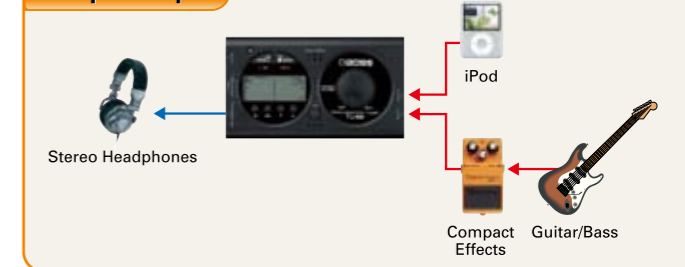

Setup Example

TU-88BK / TU-88WH Specifications

■ **Tuning Range** E0 (20.6Hz) – C8 (4,186.0Hz) ■ **Reference Pitch** A4 (435–446Hz) ■ **Tuning Accuracy** ± 1 cent ■ **Power Supply** Dry battery 6F22/6LR61 (9 V) type, AC adaptor DC 9V (PSA series; optional) ■ **Current Draw** 30 mA ■ **Expected battery life under continuous use (carbon)** Approximately 8 hours *This figure will vary depending on the actual conditions of use. ■ **Dimensions** 140.0 (W) x 79.5 (D) x 30.1 (H) mm / 5-9/16 (W) x 3-3/16 (D) x 1-3/16 (H) inches ■ **Weight** 190 g, 7 oz (including battery) ■ **Accessories** Dry battery 6F22 (9 V) type (carbon), Owner's Manual, Leaflet ("USING THE UNIT SAFELY" and "IMPORTANT NOTES"), Information

* The specifications are subject to change without notice.