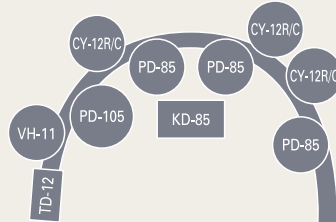

TD-12SV

TD-12	Percussion Sound Module	x 1
PD-105BK/WT	V-Pad (SNARE)	x 1
PD-85BK/WT	V-Pad (TOM 1-TOM 3)	x 3
VH-11	V-Hi-Hat	x 1
CY-12R/C	V-Cymbal Ride/Crash	x 3
KD-85BK/WT	V-Kick Trigger Pad	x 1
MDY-10U	Cymbal Mount	x 1
MDS-12BK	Drum Stand	x 1

*Kick drum pedal and hi-hat stand not included and shown only for photography purposes. Connection cables are partially hidden for photography purposes.