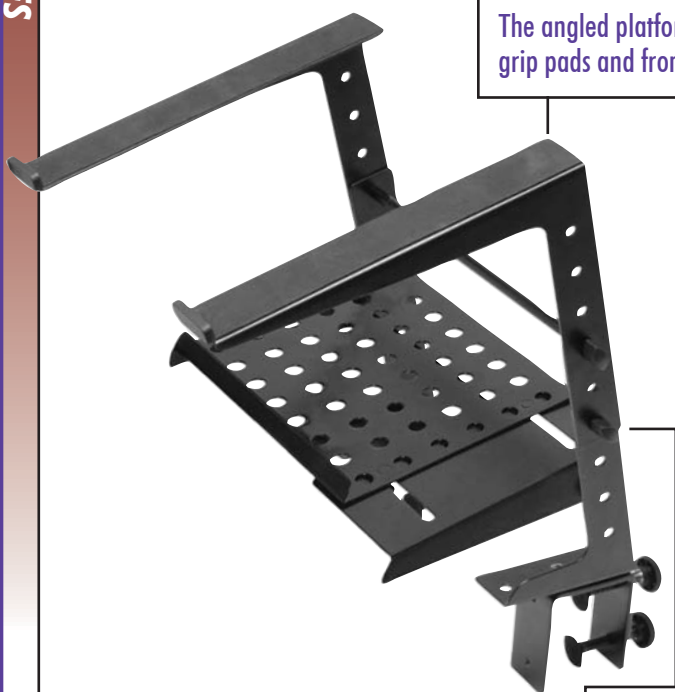

## Multi-Purpose Laptop Stand w/ Shelf

WORKSTATIONS & ACCESSORIES

### FEATURES AND BENEFITS

This versatile design can stand alone on any flat surface for quick and easy set-up, or clamp to virtually any table, rack case or even DJ equipment. Light and portable, the LPT6000 is ideal for holding your laptop, CD player, EFX machine or lighting controller. Features 4 easy line-it-up height adjustments, 3 pre-set widths and an angled platform with front bumpers. An included center rod extension accommodates larger laptops/equipment. All contact surfaces are covered with EVA rubber to prevent damage or scratching to mounting surface and equipment. New for 2010, the LPT6000 adds a **FREE shelf** for additional laptop equipment and/or accessories.

The angled platform features grip pads and front bumpers.

4 Easy line-it-up height adjustments.

Attachments included for clamping to a table or DJ equipment.

Multiple Applications!

*One stand is all you need for ALL of your laptop recording and studio project needs!*

### PRODUCT SPECIFICATIONS

- > **Height Adj.:** 9.25"-14.25"
- > **Width Adj.:** 9.5"-11"
- > **Depth:** 10.25"
- > **Shelf Depth:** 7.25"
- > **Weight Capacity:** 10 lbs.
- > **Color:** Black Powder Coat Finish