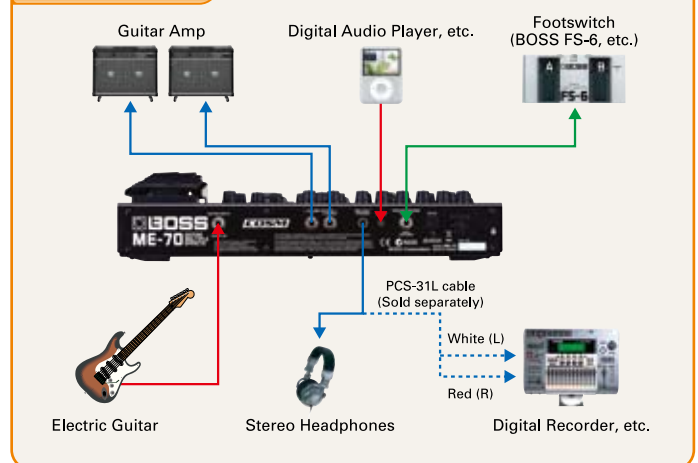

# Stompbox Ease with Advanced COSM® Creativity

A multi-effects unit that's as easy as a stompbox — that's the beauty of the new ME-70. The friendly, knob-laden design makes tone creation a snap, but with a powerful COSM® AMP section derived from the GT-10, the ME-70 takes the "EZ effects" concept to new heights.

- Dedicated knobs for each parameter for fast, friendly operation
- New COSM® Preamp section derived from GT-10 and Legend series
- EZ TONE for quick, easy editing
- Four footswitches and Expression pedal
- PHRASE LOOP function in DELAY section, with 38 seconds of recording time
- Battery or AC (optional PSA-120s) operation

### ME-70 Specifications

■ **AD Conversion** 24-bit + AF method \*AF method (Adaptive Focus method) This is a proprietary method from Roland & BOSS that vastly improves the signal-to-noise (S/N) ratio of the A/D and D/A converters. ■ **DA Conversion** 24-bit ■ **Sampling Frequency** 44.1 kHz ■ **Patch** 36 (User) + 36 (Preset) ■ **Nominal Input Level** GUITAR INPUT: -10 dBu, AUX IN: -18 dBu ■ **Input Impedance** GUITAR INPUT: 1M ohm, AUX IN: 22k ■ **Nominal Output Level** -10 dBu ■ **Output Impedance** 2k ■ **Display** 7 segments, 2 digits LED ■ **Power Supply** DC 9 V, Dry Batteries (R6/LR6(AA) type) x 6, AC Adaptor (BOSS PSA series: sold separately) ■ **Current Draw** 130 mA ■ **Expected battery**

**life under continuous use** Alkaline: 12 hours, Carbon: 3.5 hours (These figures will vary depending on the actual conditions of use.) ■ **Dimensions** 384 (W) x 229 (D) x 74 (H) mm / 15-1/8 (W) x 9-1/16 (D) x 2-15/16 (H) inches, Maximum height: 384 (W) x 229 (D) x 100 (H) mm / 15-1/8 (W) x 9-1/16 (D) x 3-15/16 (H) inches ■ **Weight** 3.5 kg, 7 lbs 12 oz (including batteries) ■ **Accessories** Owner's Manual, Dry Batteries (Alkaline: LR6 (AA) type) x 6, Roland Service (Information Sheet) ■ **Options** AC Adaptor: BOSS PSA series, Footswitch: BOSS FS-5U, FS-6