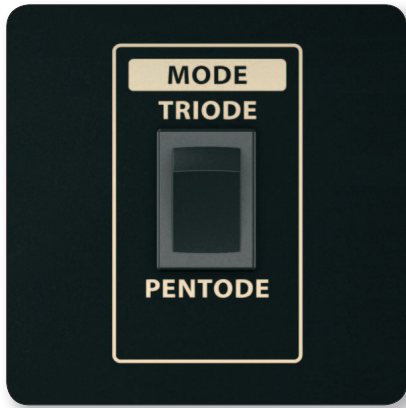

Guitar Amplifiers

VINTAGE V22HD INFINIUM

22-Watt Vintage
2-Channel Tube Amplifier Head with
INFINIUM Tube Life Multiplier and Reverb