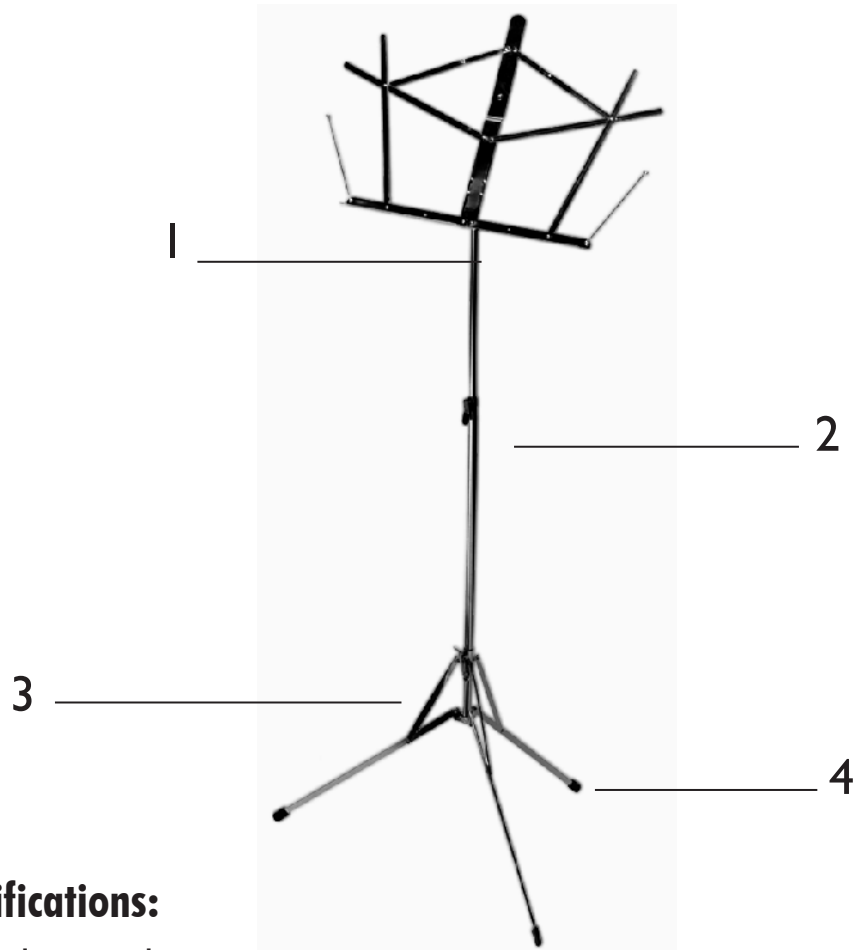

SM7122 Compact Sheet Music Stand

The choice of working musicians and students around the world. This lightweight stand features folding legs and is easy to carry with you to any practice or concert event.

Features and Specifications:

1. Fixed point book plate angle connector, holds three 8.5" X 11" sheets
2. Two section telescoping shaft, Cam lock clutch
3. Spring-loaded trigger releases lock to fold legs
4. Non slip rubber feet, fold out extensions, hinge point system, leg housing spreads to 21" diameter

Case Qty: 12

Case Weight: 26 lbs.