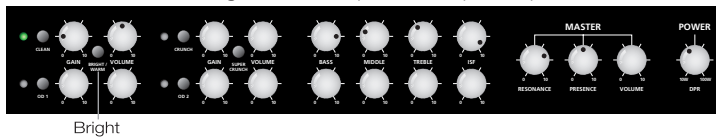

Suggested settings

Class A-30 – chiming clean with power amp compression