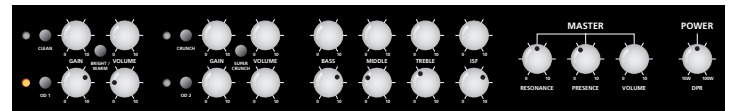

American Heavy – saturated American metal