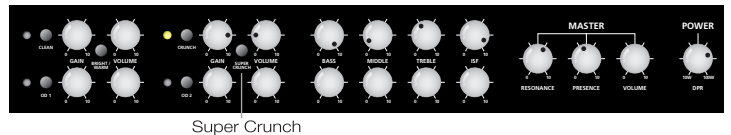

Clean
Bright – ringing Brit Class A.
Warm – crunchy Brit Class AB.

Crunch
Crunch – medium gain, loose bass response.
Super Crunch – higher gain, tighter bottom-end.

ISF

DPR

Standby
Turn off for 'silent' recording.

USA to UK in seconds

ISF (Infinite Shape Feature)

ISF works with the Bass, Middle and Treble controls to give you access to infinite new sound possibilities.

Tone tip:

1. Start with ISF set to half way.
2. Adjust Bass, Middle and Treble to taste.
3. Adjust ISF to find your sound (the lower the Mid the greater the effect).

100W 100W
DPR

DPR (Dynamic Power Reduction)

DPR reduces power from 100W to 10W with no loss in tone and reproduces the dynamic response of a small valve amp driven hard.

Tone tip:

1. Using Channel and Master volumes, try different levels of power amplifier drive.
2. For a dynamic response set DPR at full power and control your volume with the channel and master volumes.
3. For a softer, compressed response control your volume by reducing the DPR control, introducing power amp distortion and compression.

Suggested settings

Class A-30 – chiming clean with power amp compression

American Clean – full dynamic clean

British Crunch – 20 Watt classic British crunch

British Hot Rod – full on British crunch

UK Lead – saturated British lead