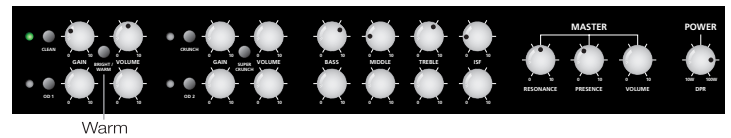

Clean
Bright – ringing Brit Class A.
Warm – crunchy Brit Class AB.

Crunch
Crunch – medium gain, loose bass response.
Super Crunch – higher gain, tighter bottom-end.

ISF

DPR

Standby
Turn off for 'silent' recording.

USA to UK in seconds

ISF (Infinite Shape Feature)

ISF works with the Bass, Middle and Treble controls to give you access to infinite new sound possibilities.

Tone tip:

1. Start with ISF set to half way.
2. Adjust Bass, Middle and Treble to taste.
3. Adjust ISF to find your sound (the lower the Mid the greater the effect).

100W 100W
DPR

DPR (Dynamic Power Reduction)

DPR reduces power from 100W to 10W with no loss in tone and reproduces the dynamic response of a small valve amp driven hard.

Tone tip:

1. Using Channel and Master volumes, try different levels of power amplifier drive.
2. For a dynamic response set DPR at full power and control your volume with the channel and master volumes.
3. For a softer, compressed response control your volume by reducing the DPR control, introducing power amp distortion and compression.

Suggested settings

Class A-30 – chiming clean with power amp compression

American Clean – full dynamic clean

British Crunch – 20 Watt classic British crunch

British Hot Rod – full on British crunch

UK Lead – saturated British lead