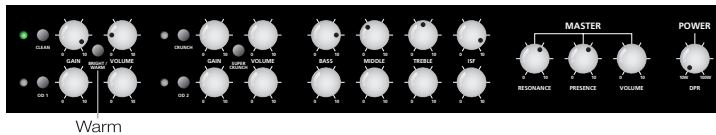

Clean
Bright – ringing Brit Class A.
Warm – crunchy Brit Class AB.

Crunch
Crunch – medium gain, loose bass response.
Super Crunch – higher gain, tighter bottom-end.

ISF

DPR

Standby
Turn off for 'silent' recording.

USA to UK in seconds

ISF (Infinite Shape Feature)

ISF works with the Bass, Middle and Treble controls to give you access to infinite new sound possibilities.

Tone tip:

1. Start with ISF set to half way.
2. Adjust Bass, Middle and Treble to taste.
3. Adjust ISF to find your sound (the lower the Mid the greater the effect).

100W 100W
DPR

DPR (Dynamic Power Reduction)

DPR reduces power from 100W to 10W with no loss in tone and reproduces the dynamic response of a small valve amp driven hard.

Tone tip:

1. Using Channel and Master volumes, try different levels of power amplifier drive.
2. For a dynamic response set DPR at full power and control your volume with the channel and master volumes.
3. For a softer, compressed response control your volume by reducing the DPR control, introducing power amp distortion and compression.

Suggested settings

Class A-30 – chiming clean with power amp compression

American Clean – full dynamic clean

British Crunch – 20 Watt classic British crunch

British Hot Rod – full on British crunch

UK Lead – saturated British lead