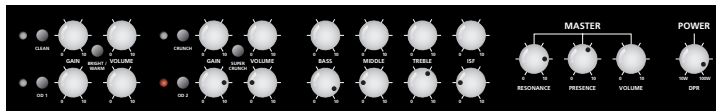

Clean
Bright – ringing Brit Class A.
Warm – crunchy Brit Class AB.

Crunch
Crunch – medium gain, loose bass response.
Super Crunch – higher gain, tighter bottom-end.

ISF

DPR

Standby
Turn off for 'silent' recording.

USA to UK in seconds

ISF (Infinite Shape Feature)

ISF works with the Bass, Middle and Treble controls to give you access to infinite new sound possibilities.

Tone tip:

1. Start with ISF set to half way.
2. Adjust Bass, Middle and Treble to taste.
3. Adjust ISF to find your sound (the lower the Mid the greater the effect).

100W 100W
DPR

DPR (Dynamic Power Reduction)

DPR reduces power from 100W to 10W with no loss in tone and reproduces the dynamic response of a small valve amp driven hard.

Tone tip:

1. Using Channel and Master volumes, try different levels of power amplifier drive.
2. For a dynamic response set DPR at full power and control your volume with the channel and master volumes.
3. For a softer, compressed response control your volume by reducing the DPR control, introducing power amp distortion and compression.

Suggested settings

Class A-30 – chiming clean with power amp compression

American Clean – full dynamic clean

British Crunch – 20 Watt classic British crunch

British Hot Rod – full on British crunch

UK Lead – saturated British lead