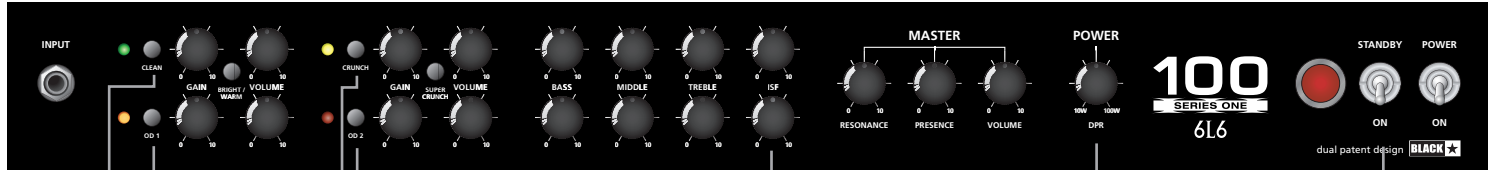

An innovative 6L6 powered 100 Watt, multi channel, high gain head, with MIDI, ISF and DPR voiced for aggressive US metal tones.

Specification

- 100 Watt head, 4 channel (6 modes), valve head
- Built-in DPR (Patent Applied For) power reduction continuously variable down to 10 Watts
- 3 x ECC83, 1 x ECC82, 4 x 6L6 power valves
- Two ISF equipped tone control sections
- MIDI switching, emulated output, effects loop

Clean
Bright – ringing Brit Class A.
Warm – crunchy Brit Class AB.

Crunch
Crunch – medium gain, loose bass response.
Super Crunch – higher gain, tighter bottom-end.

ISF

DPR

Standby
Turn off for 'silent' recording.

USA to UK in seconds

ISF (Infinite Shape Feature)

ISF works with the Bass, Middle and Treble controls to give you access to infinite new sound possibilities.

Tone tip:

1. Start with ISF set to half way.
2. Adjust Bass, Middle and Treble to taste.
3. Adjust ISF to find your sound (the lower the Mid the greater the effect).

100W 100W
DPR

DPR (Dynamic Power Reduction)

DPR reduces power from 100W to 10W with no loss in tone and reproduces the dynamic response of a small valve amp driven hard.

Tone tip:

1. Using Channel and Master volumes, try different levels of power amplifier drive.
2. For a dynamic response set DPR at full power and control your volume with the channel and master volumes.
3. For a softer, compressed response control your volume by reducing the DPR control, introducing power amp distortion and compression.