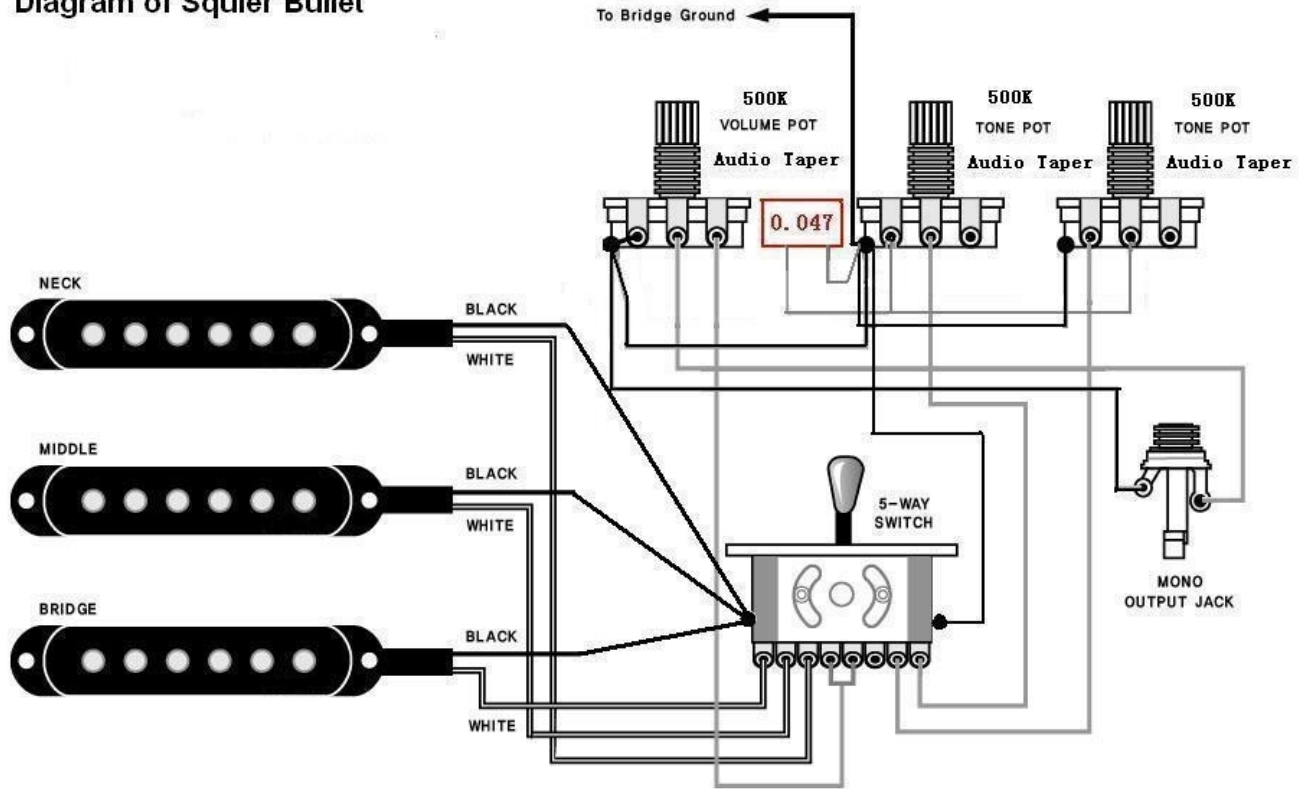

Bullet Strat (w/ tremolo)

Rosewood- m/n 0310001xxx

Note: There are TWO manufacturers for this particular model of guitar. The parts lists will vary depending upon the serial number

For Models with serial numbers beginning with COB:

<u>Loc #</u>	<u>Description</u>	<u>Part Number</u>
1	Standard Tuners (set of 6)	007-3859-000
2	Bone Nut (blank) (2)	099-4920-000
3	Vintage String Guides (pack of 2)	099-4910-000
4	Strap Buttons (2)	099-4915-000
5	Pickguard (white)	007-3865-000
5a	Pickguard Screws (24)	099-4923-000
6-8	Pickups (set of 3)	007-3862-000
9-11	Control Pots (set of 3)	007-3864-000
9-11a	Volume/Tone Knob Set (white)	007-3863-000
12	5 Way Pickup Selector Switch	005-5412-000
12a	Switch Tip (2) (white)	099-4940-000
13	Output Jack/Jack Plate Ass'y	007-3866-000
14	Bridge Assembly	007-3860-000
14a	Tremolo Arm	007-3861-000

For Models with serial numbers beginning with CY:

1	Standard Tuners (set of 6)	007-4716-000
2	Bone Nut (blank) (2)	099-4920-000
3	Vintage String Guides (pack of 2)	099-4910-000
4	Strap Buttons (2)	099-4915-000
5	Pickguard (white)	007-4718-000
5a	Pickguard Screws (24)	099-4923-000
6-8	Pickups (set of 3)	007-4717-000
9-11	Control Pots (set of 3)	007-4719-000
9-11a	Volume/Tone Knob Set (white)	007-4720-000
12	5 Way Pickup Selector Switch	005-4721-000
12a	Switch Tip (2) (white)	099-4940-000
13	Output Jack/Jack Plate Ass'y	007-4722-000
14	Bridge Assembly	007-4723-000
14a	Tremolo Arm	007-4724-000

Wiring Diagram

Diagram of Squier Bullet

3 SINGLE COIL, 1 VOLUME, 2 TONE, 5 WAY SWITCH

Control Function