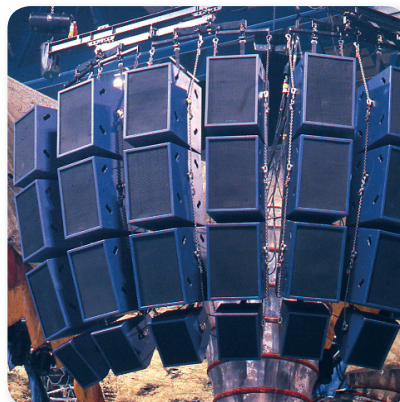

Bass Cabinets

BT210TS

Ultra-Compact and Lightweight
1,000-Watt Bass Cabinet with
Original 2 x 10" TURBOSOUND Speakers and
1" Horn Driver

- Ultra-compact and lightweight bass cabinet design
- 1,000 Watts of powerful and authentic bass tone
- World-famous, British engineered 10" TURBOSOUND speakers
- Custom-made and adjustable 1" HF driver for high-end resolution
- Extensive internal bracing and front-porting for rich and powerful low-end response
- Input and link outputs on ¼" TS and professional speaker connectors
- Recessed carrying handles and integrated rollers for easy transportation
- Shock-proof metal grille and reinforced corners
- 3-Year Warranty Program*
- Designed and engineered by BUGERA Germany

When you need really righteous bass tone, look no further than the BUGERA BT210TS. An ultra-compact and lightweight 1,000-Watt bass cabinet, the BT210TS comes loaded with two earth-shaking, British-engineered TURBOSOUND 10" speakers for massive low-end and mids – and a fully-adjustable 1" horn driver for pristine, sparkling highs. Rounded out with ultra-high quality touches, such as recessed carrying handles, integrated rollers, a shock-proof metal grille and reinforced corners, the BT210TS is one durable and impressive bass cab. Outstanding on its own, or when paired with our BT115TS, the BT210TS bass cabinet will shake you and your audience to the core!

Bass Cabinets

BT210TS

Ultra-Compact and Lightweight
1,000-Watt Bass Cabinet with
Original 2 x 10" TURBOSOUND Speakers and
1" Horn Driver

BUGERA is proud to incorporate world-famous, custom-engineered TURBOSOUND speakers into their products for the ultimate in high-quality audio reproduction. The BT210TS features two truly inspired 10" TURBOSOUND speakers with an impressive 1,000 Watts of total power handling, to meet all your amplification needs. Find out more about TURBOSOUND's amazing legacy by visiting their extensive [website](#).