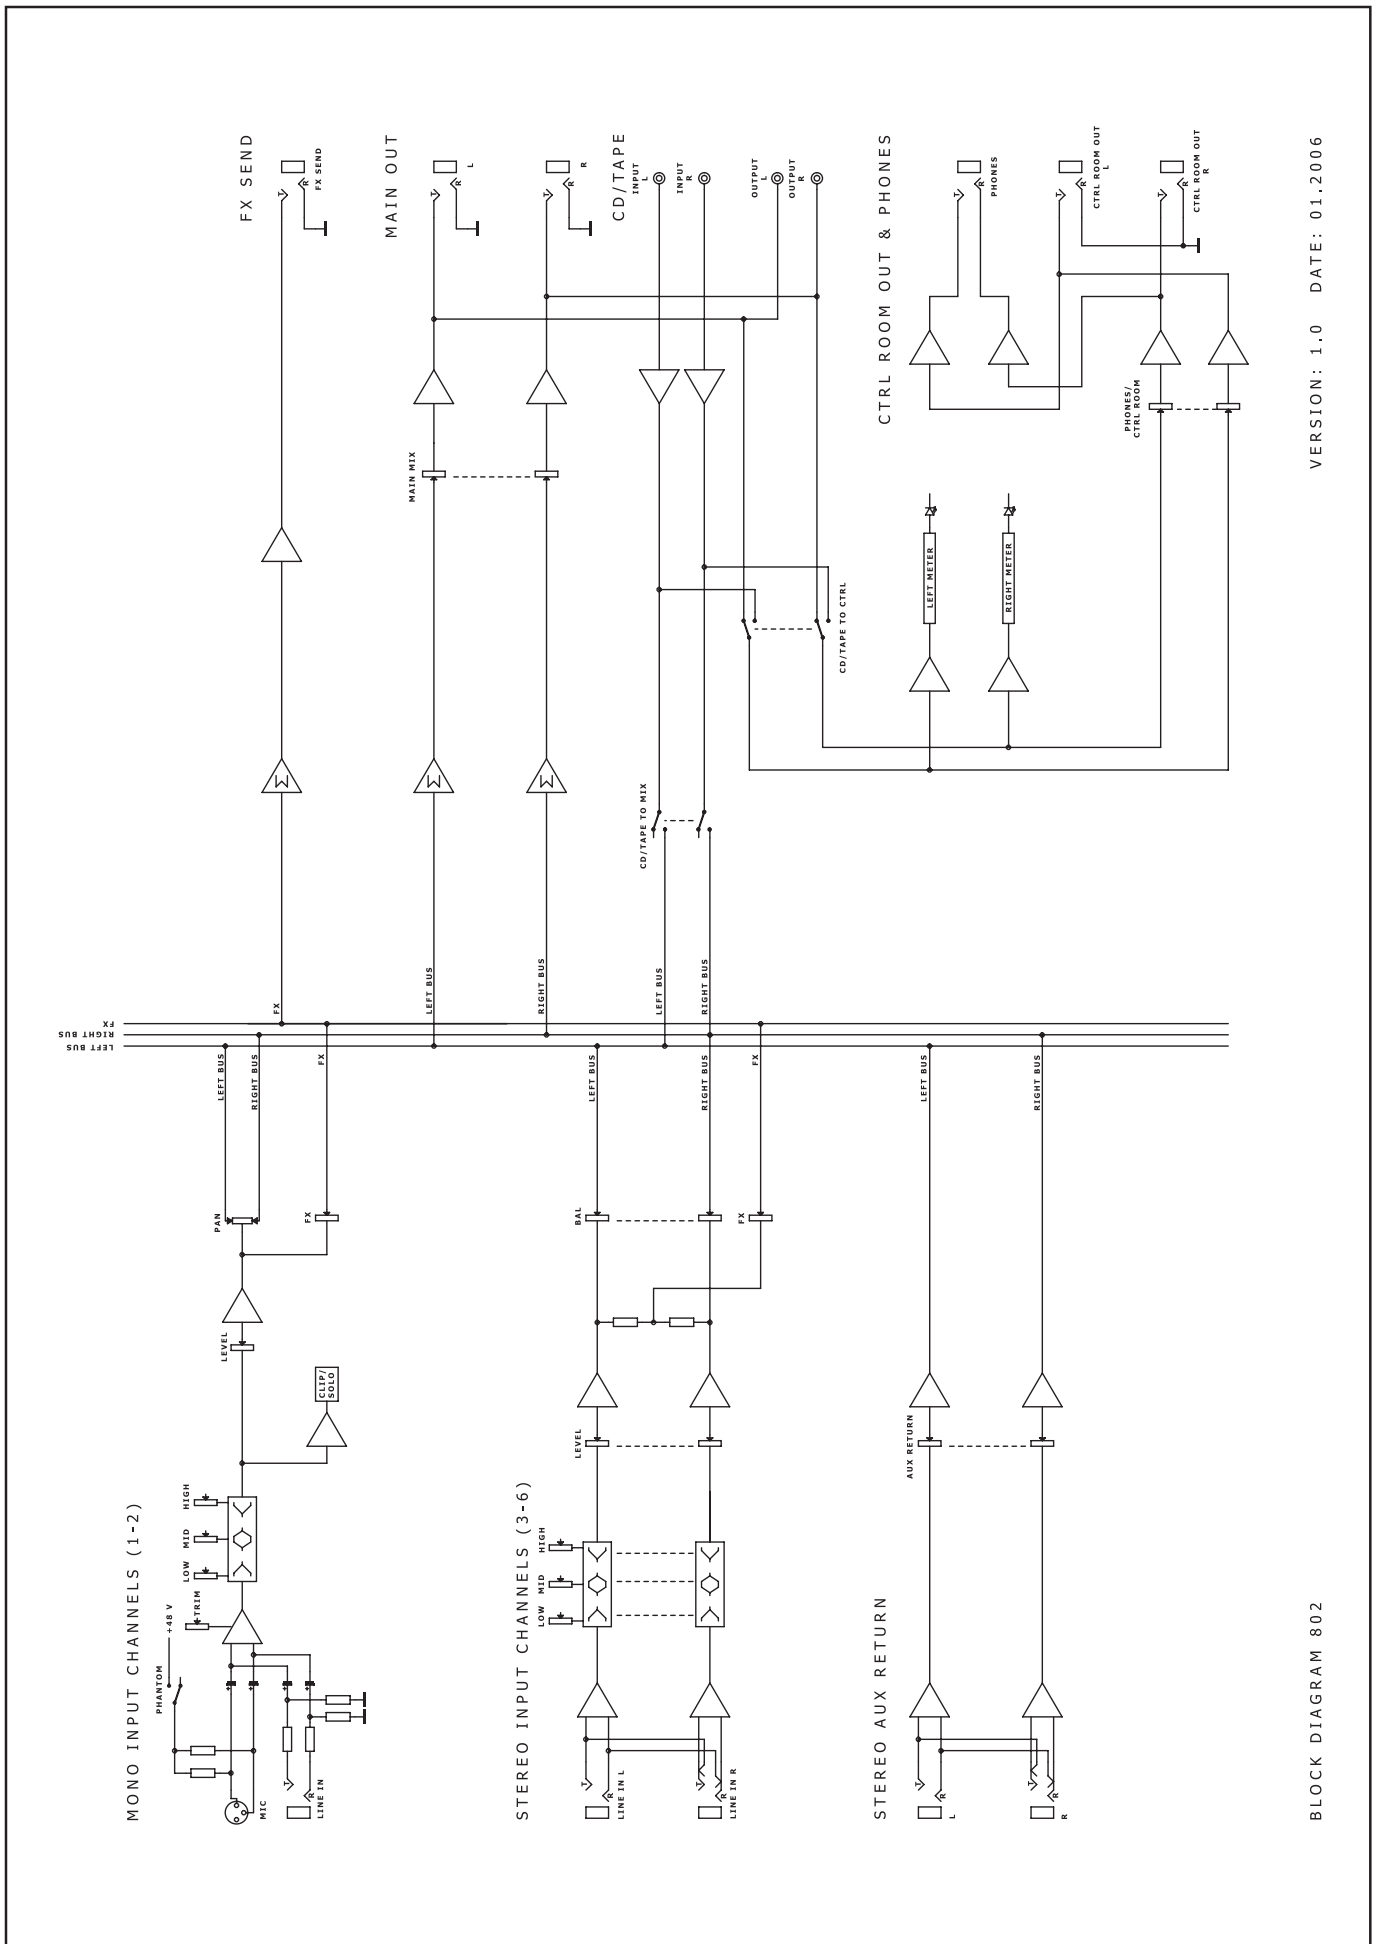

# Block Diagram of XENYX 802

VERSION: 1.0 DATE: 01.2006

BLOCK DIAGRAM 802