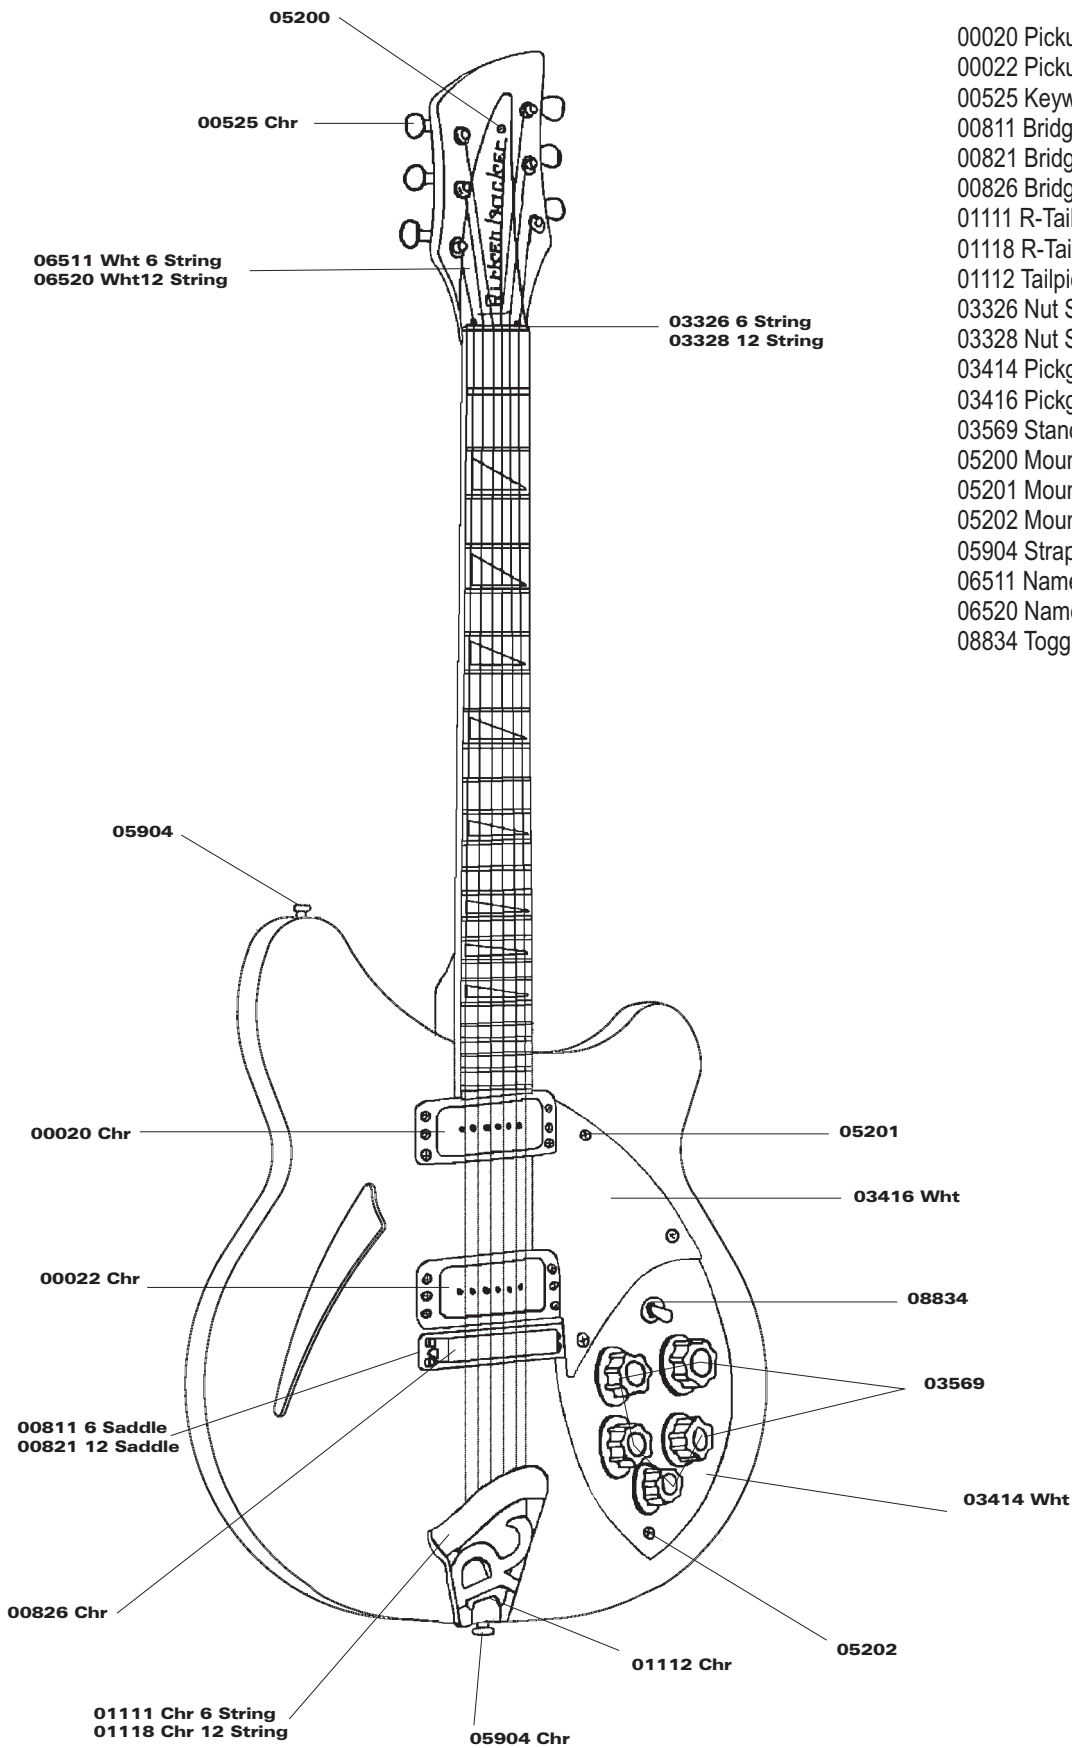

Model 360, 360/12 Guitar

- 00020 Pickup Assembly, Bass, (Chrome)
- 00022 Pickup Assembly, Treble, (Chrome)
- 00525 Keywind Set of 6 (Chrome)
- 00811 Bridge Assembly
- 00821 Bridge Assy, 12 Saddle(Available Separately)
- 00826 Bridge Cover (Chrome)
- 01111 R-Tailpiece (Chrome)
- 01118 R-Tailpiece 12 String (Chr)
- 01112 Tailpiece Bracket (Chrome)
- 03326 Nut Std 6 String W/Binding (Black)
- 03328 Nut Std 12 String W/Binding (Black)
- 03414 Pickguard, Lower, (White)
- 03416 Pickguard, Upper, (White)
- 03569 Standard Knob Set of 5
- 05200 Mounting Screws, Nameplate
- 05201 Mounting Screws, Upper Pickguard, Long
- 05202 Mounting Screw, Lower Pickguard, Short
- 05904 Strap Lock (Chrome)
- 06511 Nameplate (White with Black Letters)
- 06520 Nameplate 12 String (White)
- 08834 Toggle Switch (Black)