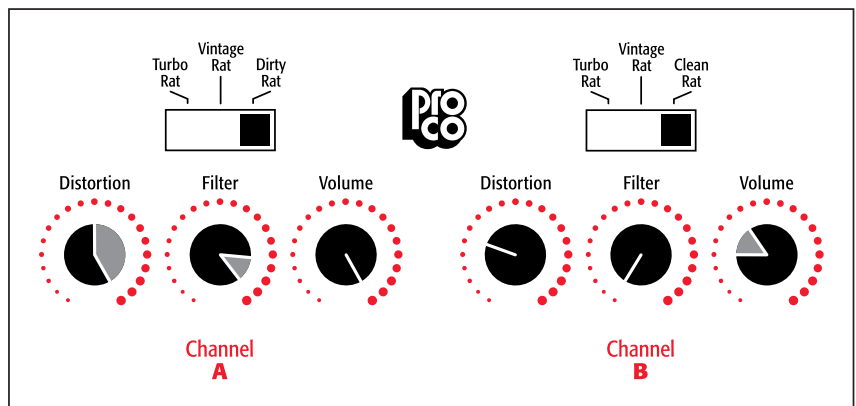

With a single coil guitar, channel (A) and (B) together produce a fuzzy sound, much like early Hendrix. Channel (A) alone with single coils sounds great too. It is a sustaining, lower gain blues tone (one of the most interesting settings we've found).

Deucetone Rat Settings Guide (01)

David Gilmour/Pink Floyd

Great replica of the "Wish You Were Here" Album sound.

Deucetone Rat Settings Guide (02)

Fat Mosquito Fuzz

Plug in and try it – very cool!

Deucetone Rat Settings Guide (03)

Meaty Buzz Saw Fuzz

These settings produce tons of harmonic overtones. Sometimes, a bit of octave creeps in – very cool.

Deucetone Rat Settings Guide (04)

Fat Bumblebee (Hendrix)

A favorite of the Pro Co crew, these settings produce tons of cool tones. Experiment with the Distortions on channel (A) and the Volume on (B). Very *Hendrix* like, but not quite as bumblebee.

Deucetone Rat Settings Guide (05)

Southern Rock

Both Channels: *Duane Allman*

Channel (A): *ZZ toppish*

Channel (B): *Mississippi Delta Blues*

Deucetone Rat Settings Guide (06)

90's Hard Rock

This one sounds like *Stone Temple Pilots*, *Filter*, etc. If you kill the mids on your amp it sounds borderline metal. It also sounds like *Creed* big time!