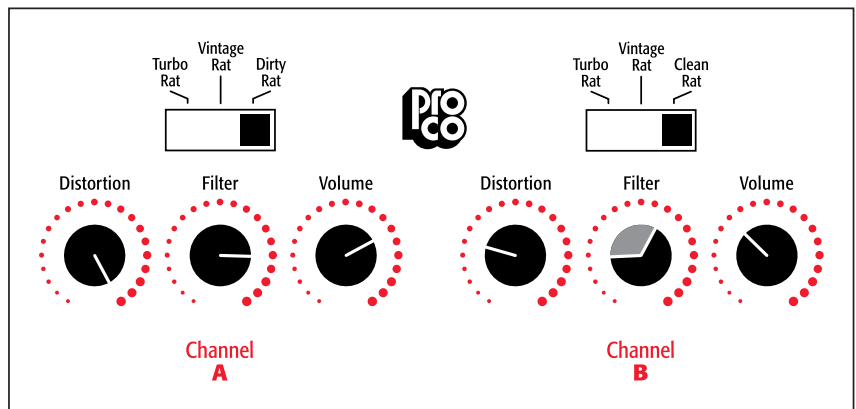

With a single coil guitar, channel (A) and (B) together produce a fuzzy sound, much like early Hendrix. Channel (A) alone with single coils sounds great too. It is a sustaining, lower gain blues tone (one of the most interesting settings we've found).

Deucetone Rat Settings Guide (01)

David Gilmour/Pink Floyd

Great replica of the "Wish You Were Here" Album sound.

Deucetone Rat Settings Guide (02)

Fat Mosquito Fuzz

Plug in and try it – very cool!

Deucetone Rat Settings Guide (03)

Meaty Buzz Saw Fuzz

These settings produce tons of harmonic overtones. Sometimes, a bit of octave creeps in – very cool.

Deucetone Rat Settings Guide (04)

Fat Bumblebee (Hendrix)

A favorite of the Pro Co crew, these settings produce tons of cool tones. Experiment with the Distortions on channel (A) and the Volume on (B). Very *Hendrix* like, but not quite as bumblebee.