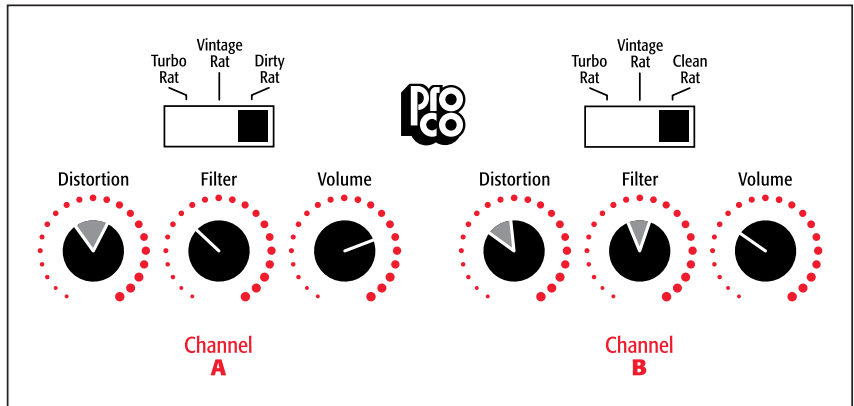

With a single coil guitar, channel (A) and (B) together produce a fuzzy sound, much like early Hendrix. Channel (A) alone with single coils sounds great too. It is a sustaining, lower gain blues tone (one of the most interesting settings we've found).

Deucetone Rat Settings Guide (05)

Southern Rock

Both Channels: *Duane Allman*

Channel (A): *ZZ toppish*

Channel (B): *Mississippi Delta Blues*

Deucetone Rat Settings Guide (06)

90's Hard Rock

This one sounds like *Stone Temple Pilots*, *Filter*, etc. If you kill the mids on your amp it sounds borderline metal. It also sounds like *Creed* big time!

Deucetone Rat Settings Guide (07)

Early Metallica

This one emulates the sound of *"Master of Puppets"* or *"Ride the Lightning."*

Deucetone Rat Settings Guide (08)

90's Pop

Create the sounds of *Weezer*, *Green Day* and *Blink 182*. This one is very Marshall-like.