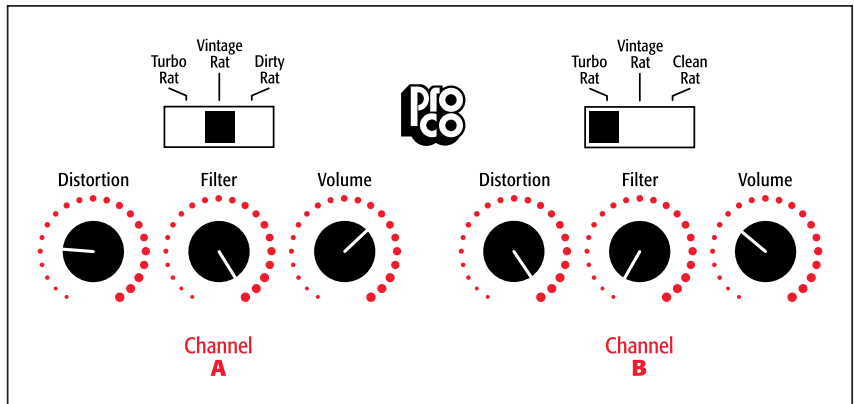

With a single coil guitar, channel (A) and (B) together produce a fuzzy sound, much like early Hendrix. Channel (A) alone with single coils sounds great too. It is a sustaining, lower gain blues tone (one of the most interesting settings we've found).

Deucetone Rat Settings Guide (05)

Southern Rock

Both Channels: *Duane Allman*

Channel (A): *ZZ toppish*

Channel (B): *Mississippi Delta Blues*

Deucetone Rat Settings Guide (06)

90's Hard Rock

This one sounds like *Stone Temple Pilots*, *Filter*, etc. If you kill the mids on your amp it sounds borderline metal. It also sounds like *Creed* big time!

Deucetone Rat Settings Guide (07)

Early Metallica

This one emulates the sound of *"Master of Puppets"* or *"Ride the Lightning."*

Deucetone Rat Settings Guide (08)

90's Pop

Create the sounds of *Weezer*, *Green Day* and *Blink 182*. This one is very Marshall-like.