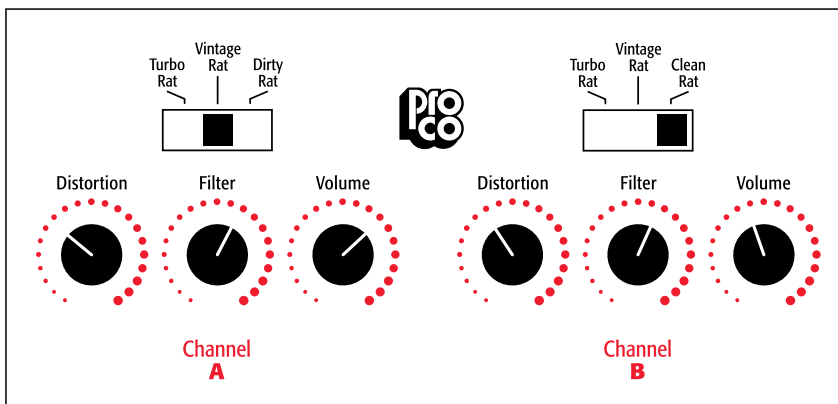

Pink Floyd, Santana, Early Hendrix

When using a humbucker equipped guitar channel (A) alone nails the "Another Brick in the Wall, Part 2" tone. Kicking on (B) yields a Santana "Abraxas" era sound.

With a single coil guitar, channel (A) and (B) together produce a fuzzy sound, much like early Hendrix. Channel (A) alone with single coils sounds great too. It is a sustaining, lower gain blues tone (one of the most interesting settings we've found).

Deucetone Rat Settings Guide (01)