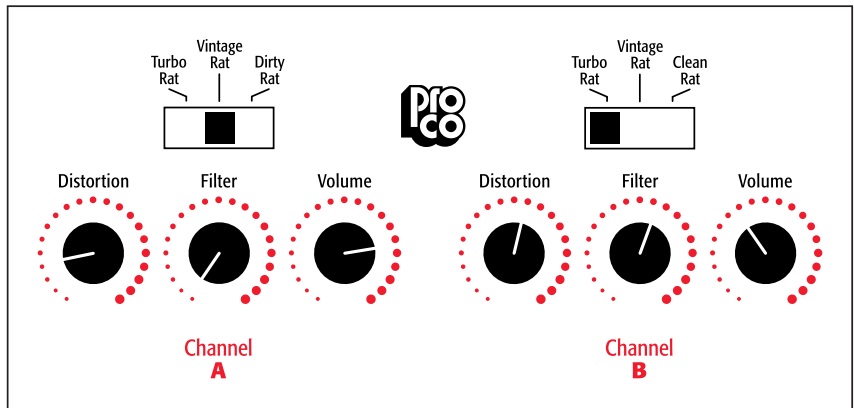

With a single coil guitar, channel (A) and (B) together produce a fuzzy sound, much like early Hendrix. Channel (A) alone with single coils sounds great too. It is a sustaining, lower gain blues tone (one of the most interesting settings we've found).

Deucetone Rat Settings Guide (05)

Southern Rock

Both Channels: *Duane Allman*

Channel (A): *ZZ toppish*

Channel (B): *Mississippi Delta Blues*

Deucetone Rat Settings Guide (06)

90's Hard Rock

This one sounds like *Stone Temple Pilots*, *Filter*, etc. If you kill the mids on your amp it sounds borderline metal. It also sounds like *Creed* big time!

Deucetone Rat Settings Guide (07)

Early Metallica

This one emulates the sound of *"Master of Puppets"* or *"Ride the Lightning."*

Deucetone Rat Settings Guide (08)

90's Pop

Create the sounds of *Weezer*, *Green Day* and *Blink 182*. This one is very Marshall-like.

Deucetone Rat Settings Guide (09)

Brian May – Bohemian Rhapsody

What can we say, plug it in and jam!

Deucetone Rat Settings Guide (10)