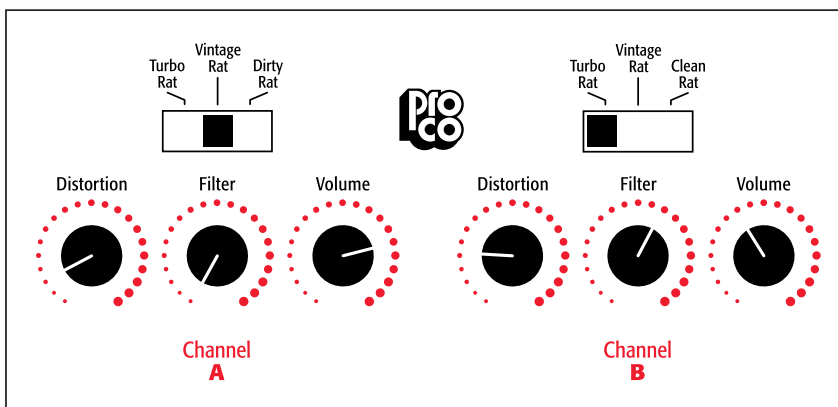

Note: All sounds shown were achieved by cascading channel (A) into channel (B) unless otherwise noted.

Pink Floyd, Santana, Early Hendrix

When using a humbucker equipped guitar channel (A) alone nails the "Another Brick in the Wall, Part 2" tone. Kicking on (B) yields a Santana "Abraxas" era sound.

With a single coil guitar, channel (A) and (B) together produce a fuzzy sound, much like early Hendrix. Channel (A) alone with single coils sounds great too. It is a sustaining, lower gain blues tone (one of the most interesting settings we've found).

Deucetone Rat Settings Guide (01)

David Gilmour/Pink Floyd

Great replica of the "Wish You Were Here" Album sound.

Deucetone Rat Settings Guide (02)

Fat Mosquito Fuzz

Plug in and try it – very cool!

Deucetone Rat Settings Guide (03)