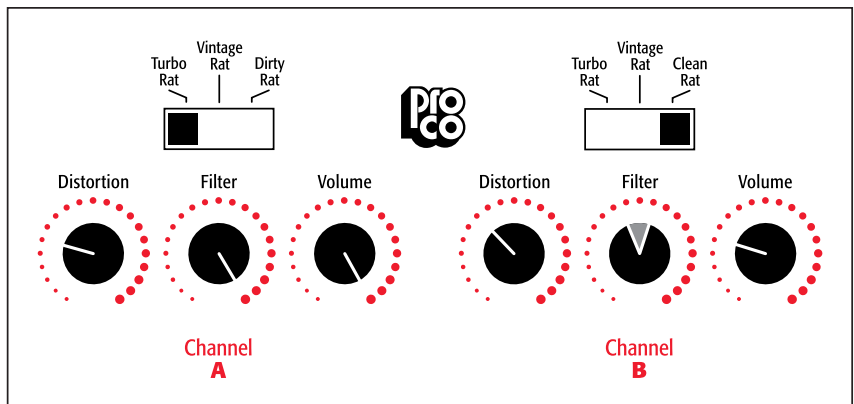

With a single coil guitar, channel (A) and (B) together produce a fuzzy sound, much like early Hendrix. Channel (A) alone with single coils sounds great too. It is a sustaining, lower gain blues tone (one of the most interesting settings we've found).

Deucetone Rat Settings Guide (05)

Southern Rock

Both Channels: *Duane Allman*

Channel (A): *ZZ toppish*

Channel (B): *Mississippi Delta Blues*

Deucetone Rat Settings Guide (06)

90's Hard Rock

This one sounds like *Stone Temple Pilots*, *Filter*, etc. If you kill the mids on your amp it sounds borderline metal. It also sounds like *Creed* big time!

Deucetone Rat Settings Guide (07)

Early Metallica

This one emulates the sound of *"Master of Puppets"* or *"Ride the Lightning."*

Deucetone Rat Settings Guide (08)

90's Pop

Create the sounds of *Weezer*, *Green Day* and *Blink 182*. This one is very Marshall-like.