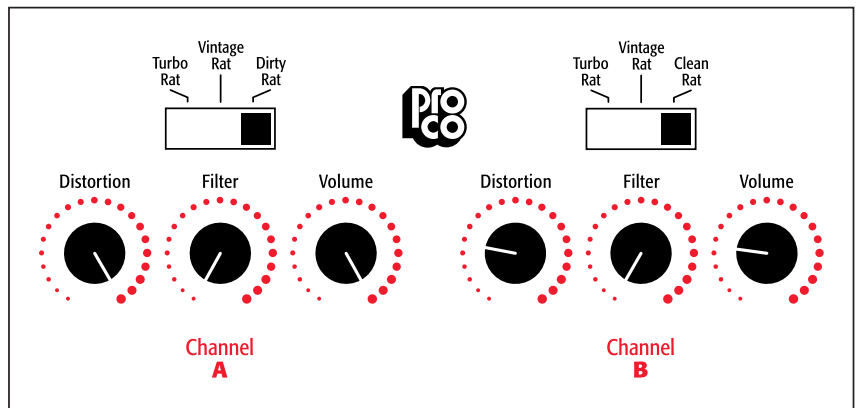

Note: All sounds shown were achieved by cascading channel (A) into channel (B) unless otherwise noted.

Pink Floyd, Santana, Early Hendrix

When using a humbucker equipped guitar channel (A) alone nails the "Another Brick in the Wall, Part 2" tone. Kicking on (B) yields a Santana "Abraxas" era sound.

With a single coil guitar, channel (A) and (B) together produce a fuzzy sound, much like early Hendrix. Channel (A) alone with single coils sounds great too. It is a sustaining, lower gain blues tone (one of the most interesting settings we've found).

Deucetone Rat Settings Guide (01)

David Gilmour/Pink Floyd

Great replica of the "Wish You Were Here" Album sound.

Deucetone Rat Settings Guide (02)

Fat Mosquito Fuzz

Plug in and try it – very cool!

Deucetone Rat Settings Guide (03)

Meaty Buzz Saw Fuzz

These settings produce tons of harmonic overtones. Sometimes, a bit of octave creeps in – very cool.

Deucetone Rat Settings Guide (04)

Fat Bumblebee (Hendrix)

A favorite of the Pro Co crew, these settings produce tons of cool tones. Experiment with the Distortions on channel (A) and the Volume on (B). Very *Hendrix* like, but not quite as bumblebee.