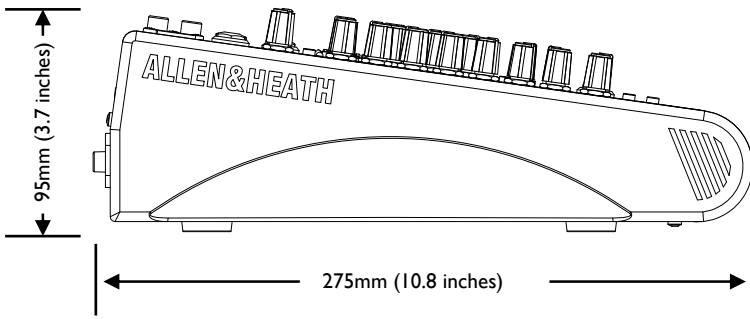

336mm (13.2 inches)

95mm (3.7 inches)

275mm (10.8 inches)

Weight	
	ZED-10FX
Unpacked	3.3kg (7.3 lb)
Packed	4.5kg (10 lb)