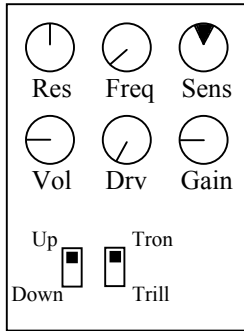

Sample Settings:

Up Envelope

Down Envelope

Distortion

Rubber Band

Synth Dive

Trilled Up

Down Trill

Self Modulation

Call and Answer