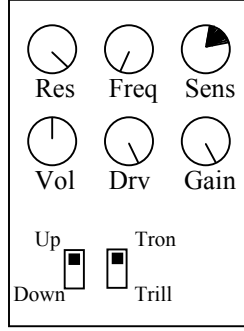

Sample Settings:

Up Envelope

Down Envelope

Distortion

Rubber Band

Synth Dive

Trilled Up

Down Trill

Self Modulation

Call and Answer