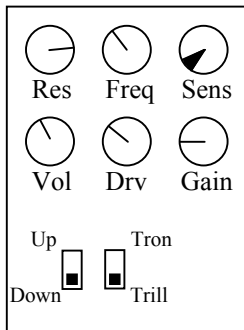

Sample Settings:

Up Envelope

Down Envelope

Distortion

Rubber Band

Synth Dive

Trilled Up

Down Trill

Self Modulation

Call and Answer