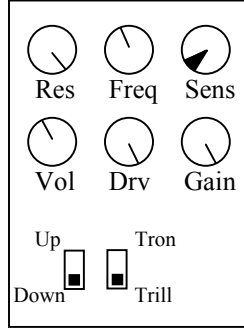

Sample Settings:

Up Envelope

Down Envelope

Distortion

Rubber Band

Synth Dive

Trilled Up

Down Trill

Self Modulation

Call and Answer