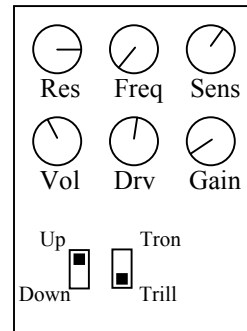

Sample Settings:

Up Envelope

Down Envelope

Distortion

Rubber Band

Synth Dive

Trilled Up

Down Trill

Self Modulation

Call and Answer