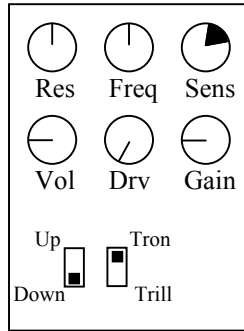

Sample Settings:

Up Envelope

Down Envelope

Distortion

Rubber Band

Synth Dive

Trilled Up

Down Trill

Self Modulation

Call and Answer