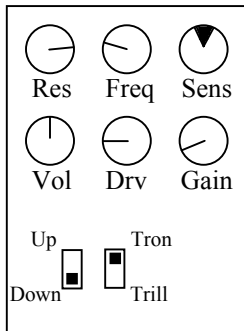

Sample Settings:

Up Envelope

Down Envelope

Distortion

Rubber Band

Synth Dive

Trilled Up

Down Trill

Self Modulation

Call and Answer