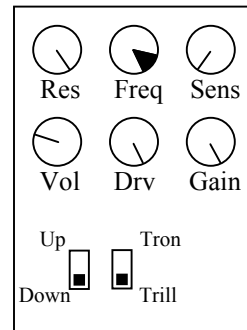

Sample Settings:

Up Envelope

Down Envelope

Distortion

Rubber Band

Synth Dive

Trilled Up

Down Trill

Self Modulation

Call and Answer