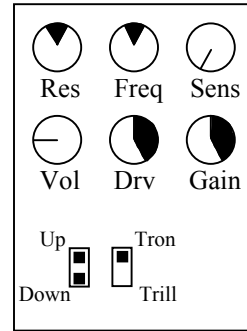

Sample Settings:

Up Envelope

Down Envelope

Distortion

Rubber Band

Synth Dive

Trilled Up

Down Trill

Self Modulation

Call and Answer