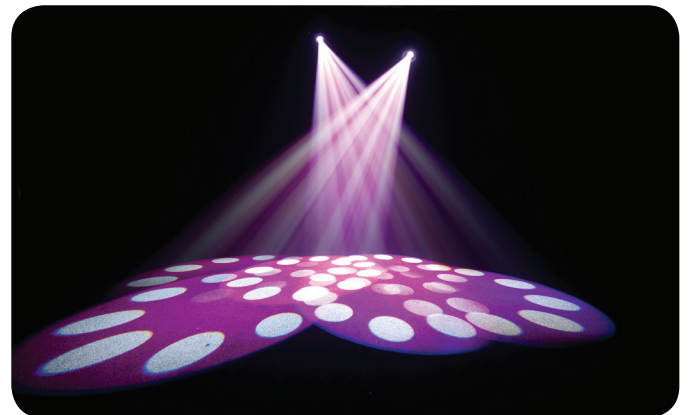

Intimidator™ Spot LED 450

Weight: 43.6 lbs (19.8 kg)

Size: 16.6 x 11.9 x 24 in (423 x 303 x 610 mm)

Features

- Exceptionally bright, 180W LED moving head spot light designed for large entertainment and corporate events
- Motorized focus produces crisp projections at most distances
- 3-facet rotating prism splits the beam for great effects and to cover a larger area
- New, high-contrast LCD screen allows easy navigation and a full text readout
- Easy-access gobo door allows for quick gobo changes without opening the fixture
- Electronic dimmer allows super-smooth LED fading
- User-selectable pan and tilt ranges keep the light where you want it
- Built-in effect macros and move-in-black feature minimizes programming time
- Built-in, sound-activated, automatic, DMX or master/slave modes to fit any application
- Individual reset of pan/tilt, color, gobo, prism and focus allows the show to continue no matter what happens