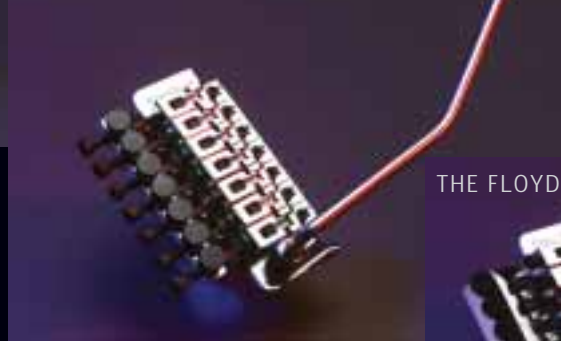

THE FLOYD ROSE 7-STRING TREMOLO