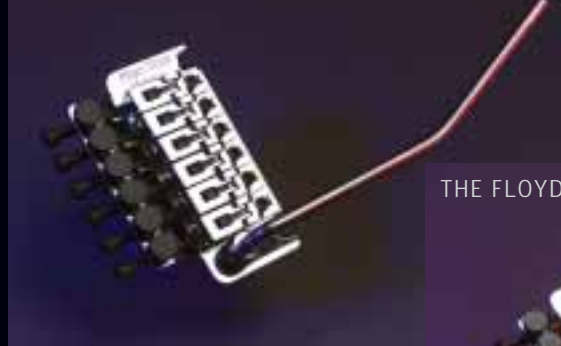

The SpeedLoader Tremolo offers all the versatility of the original Floyd Rose Tremolo™ with the ease and performance of the SpeedLoader System. You can still execute the most subtle tremolo or wildest dive-bombing effects and return to perfect tuning every time. The SpeedLoader tremolo also features the new Floyd Rose TremStopper that enables the player to block the tremolo system with a simple turn of a screw.

THE FLOYD ROSE ORIGINAL TREMOLO