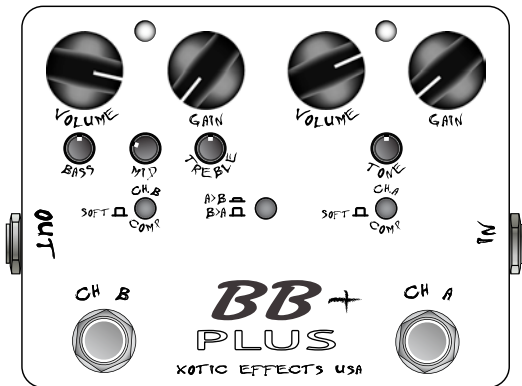

BB+ PLUS

XOTIC EFFECTS USA

A pre-amplifier, so transparent and versatile it bridges the gap between fingertips, guitar and amplifier with a full spectrum of sounds. Channel A epitomizes the core of the original BB Preamp. It has an amp-like feel. Characteristics that are very open with rich complex harmonics. Channel B is the most versatile booster we have ever designed. At any setting, it delivers the most inspiring musical tone that only dreams are made of. Activate both channel stacks with a single button for unlimited configurations of superb tone.

A>B, B>A:
 Change the order of the channel stacking between
 A channel goes into B channel
 or
 B channel goes into A channel

Button Down

Button Up

Sample Sound Settings:

Dual Clean Booster

Lead Boost : A channel only
Clean Flat Boost : B channel only

60's British Sound

Hideaway : A channel only
Crossroads : B channel only

Input impedance: 1M ohm
 Output impedance: 1K ohm
 Max current draw: 15mA
 Dimensions: W4.62" D3.65" H2"
 Weight: 0.9 lbs
 Optional external power supply: 9 volt DC (regulated recommended)
 2.1mm standard barrel with negative tip (center)
 such as Boss PSA, Ibanez, Dunlop Power brick, Voodoo Labs
 Power-all, 1-spot, etc