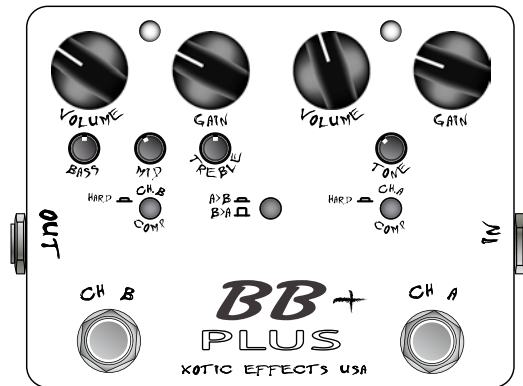

BB+ PLUS

XOTIC EFFECTS USA

A pre-amplifier, so transparent and versatile it bridges the gap between fingertips, guitar and amplifier with a full spectrum of sounds. Channel A epitomizes the core of the original BB Preamp. It has an amp-like feel. Characteristics that are very open with rich complex harmonics. Channel B is the most versatile booster we have ever designed. At any setting, it delivers the most inspiring musical tone that only dreams are made of. Activate both channel stacks with a single button for unlimited configurations of superb tone.

A>B, B>A:
 Change the order of the channel stacking between
 A channel goes into B channel
 or
 B channel goes into A channel

Button Down

Button Up

Sample Sound Settings:

Dual Clean Booster

Lead Boost : A channel only
Clean Flat Boost : B channel only

60's British Sound

Hideaway : A channel only
Crossroads : B channel only

Input impedance: 1M ohm
 Output impedance: 1K ohm
 Max current draw: 15mA
 Dimensions: W4.62" D3.65" H2"
 Weight: 0.9 lbs
 Optional external power supply: 9 volt DC (regulated recommended)
 2.1mm standard barrel with negative tip (center)
 such as Boss PSA, Ibanez, Dunlop Power brick, Voodoo Labs
 Power-all, 1-spot, etc