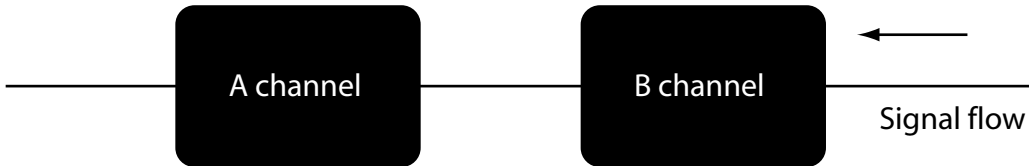

BB+ PLUS

XOTIC EFFECTS USA

A pre-amplifier, so transparent and versatile it bridges the gap between fingertips, guitar and amplifier with a full spectrum of sounds. Channel A epitomizes the core of the original BB Preamp. It has an amp-like feel. Characteristics that are very open with rich complex harmonics. Channel B is the most versatile booster we have ever designed. At any setting, it delivers the most inspiring musical tone that only dreams are made of. Activate both channel stacks with a single button for unlimited configurations of superb tone.

A>B, B>A:
 Change the order of the channel stacking between
 A channel goes into B channel
 or
 B channel goes into A channel

Button Down

Button Up

Sample Sound Settings:

Dual Clean Booster

Lead Boost : A channel only
Clean Flat Boost : B channel only

60's British Sound

Hideaway : A channel only
Crossroads : B channel only

Input impedance: 1M ohm
 Output impedance: 1K ohm
 Max current draw: 15mA
 Dimensions: W4.62" D3.65" H2"
 Weight: 0.9 lbs
 Optional external power supply: 9 volt DC (regulated recommended)
 2.1mm standard barrel with negative tip (center)
 such as Boss PSA, Ibanez, Dunlop Power brick, Voodoo Labs
 Power-all, 1-spot, etc