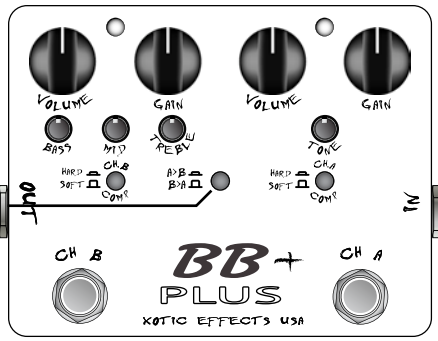

BB+ PLUS

XOTIC EFFECTS USA

A pre-amplifier, so transparent and versatile it bridges the gap between fingertips, guitar and amplifier with a full spectrum of sounds. Channel A epitomizes the core of the original BB Preamp. It has an amp-like feel. Characteristics that are very open with rich complex harmonics. Channel B is the most versatile booster we have ever designed. At any setting, it delivers the most inspiring musical tone that only dreams are made of. Activate both channel stacks with a single button for unlimited configurations of superb tone.

A>B, B>A:
 Change the order of the channel stacking between
 A channel goes into B channel
 or
 B channel goes into A channel

Button Down

Button Up

Sample Sound Settings:

Dual Clean Booster

Lead Boost : A channel only
Clean Flat Boost : B channel only

60's British Sound

Hideaway : A channel only
Crossroads : B channel only

Input impedance: 1M ohm
 Output impedance: 1K ohm
 Max current draw: 15mA
 Dimensions: W4.62" D3.65" H2"
 Weight: 0.9 lbs
 Optional external power supply: 9 volt DC (regulated recommended)
 2.1mm standard barrel with negative tip (center)
 such as Boss PSA, Ibanez, Dunlop Power brick, Voodoo Labs
 Power-all, 1-spot, etc