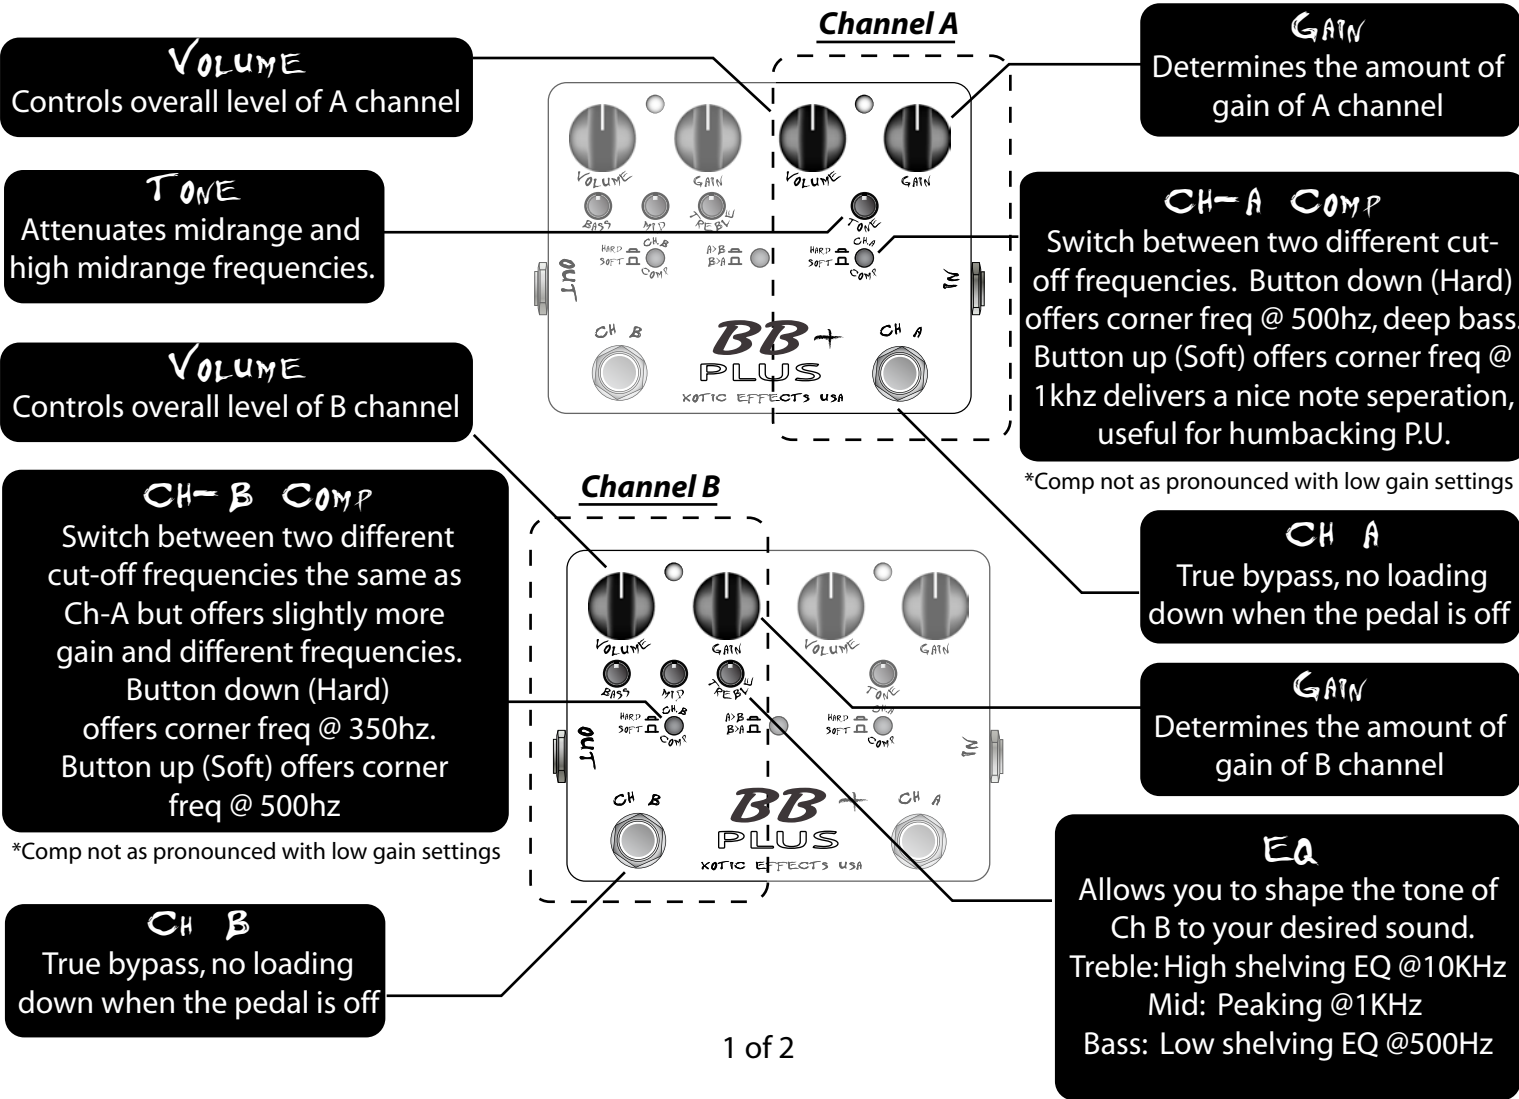

BB+ PLUS

XOTIC EFFECTS USA

A pre-amplifier, so transparent and versatile it bridges the gap between fingertips, guitar and amplifier with a full spectrum of sounds. Channel A epitomizes the core of the original BB Preamp. It has an amp-like feel. Characteristics that are very open with rich complex harmonics. Channel B is the most versatile booster we have ever designed. At any setting, it delivers the most inspiring musical tone that only dreams are made of. Activate both channel stacks with a single button for unlimited configurations of superb tone.

A>B, B>A:
 Change the order of the channel stacking between
 A channel goes into B channel
 or
 B channel goes into A channel

Button Down

Button Up

Sample Sound Settings:

Dual Clean Booster

Lead Boost : A channel only
Clean Flat Boost : B channel only

60's British Sound

Hideaway : A channel only
Crossroads : B channel only

Input impedance: 1M ohm
 Output impedance: 1K ohm
 Max current draw: 15mA
 Dimensions: W4.62" D3.65" H2"
 Weight: 0.9 lbs
 Optional external power supply: 9 volt DC (regulated recommended)
 2.1mm standard barrel with negative tip (center)
 such as Boss PSA, Ibanez, Dunlop Power brick, Voodoo Labs
 Power-all, 1-spot, etc