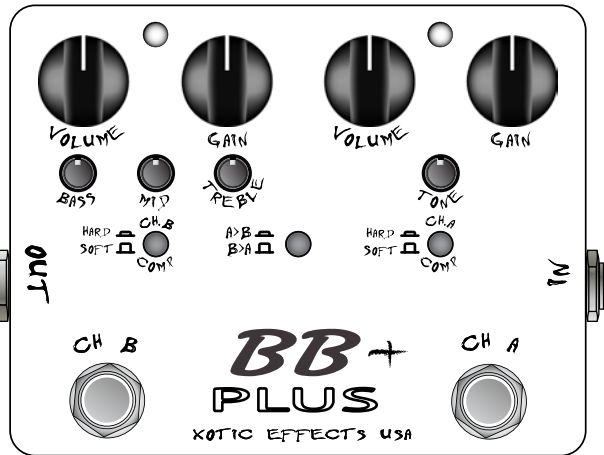

BB+ PLUS

XOTIC EFFECTS USA

A pre-amplifier, so transparent and versatile it bridges the gap between fingertips, guitar and amplifier with a full spectrum of sounds. Channel A epitomizes the core of the original BB Preamp. It has an amp-like feel. Characteristics that are very open with rich complex harmonics. Channel B is the most versatile booster we have ever designed. At any setting, it delivers the most inspiring musical tone that only dreams are made of. Activate both channel stacks with a single button for unlimited configurations of superb tone.

A>B, B>A:
 Change the order of the channel stacking between
 A channel goes into B channel
 or
 B channel goes into A channel

Button Down

Button Up

Sample Sound Settings:

Dual Clean Booster

Lead Boost : A channel only
Clean Flat Boost : B channel only

60's British Sound

Hideaway : A channel only
Crossroads : B channel only

Input impedance: 1M ohm
 Output impedance: 1K ohm
 Max current draw: 15mA
 Dimensions: W4.62" D3.65" H2"
 Weight: 0.9 lbs
 Optional external power supply: 9 volt DC (regulated recommended)
 2.1mm standard barrel with negative tip (center)
 such as Boss PSA, Ibanez, Dunlop Power brick, Voodoo Labs
 Power-all, 1-spot, etc