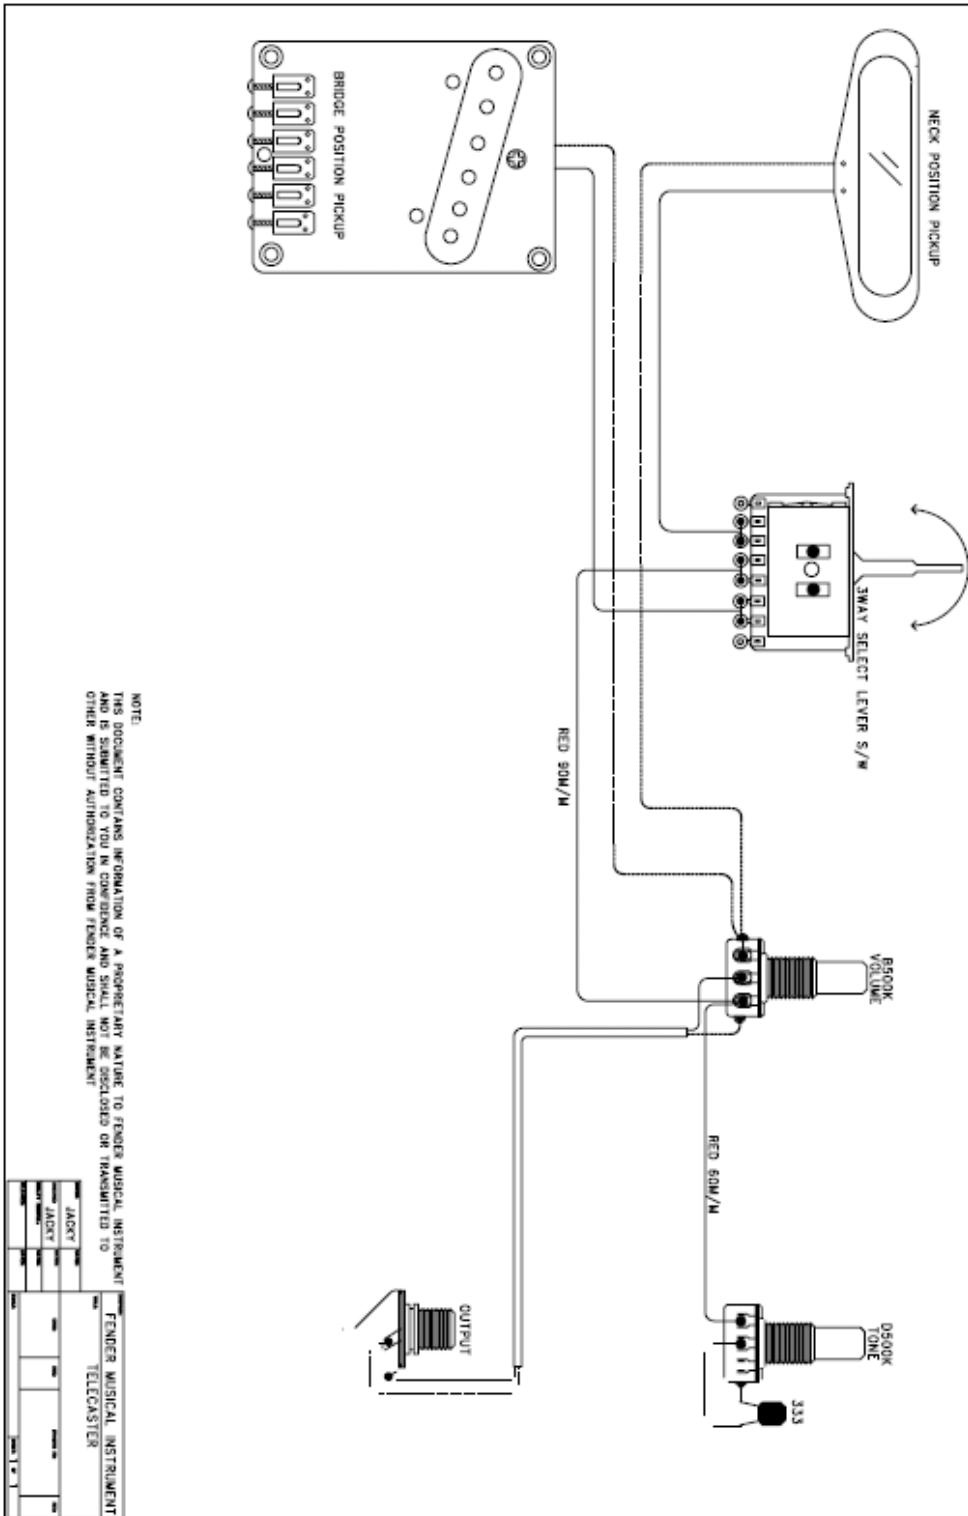

Squier Affinity Telecaster

Maple-
Sp. Ed.-

m/n 0310202xxx
m/n 0310203xxx

<u>Loc #</u>	<u>Description</u>	<u>Part Number</u>
1	Standard Tuners (set of 6)	007-7437-000
2	Bone Nut (blank) (2)	099-4920-000
3	Vintage String Guides (pack of 2)	099-4912-000
4	Strap Buttons (2)	099-4915-000
5	Pickguard (white)	007-7438-000
5	Pickguard (black)	007-7439-000
5a	Pickguard Screws (24)	099-4923-000
6	Affinity Neck Pickup	007-7440-000
7	Affinity Bridge Pickup	007-7441-000
8-9	500K Split Shaft Pots (set of 2)	007-7442-000
8-9a	Volume/Tone Knob Set (chrome)	007-7435-000
10	3 Way Pickup Selector Switch	005-4930-000
10a	Switch Tip (2) (black)	099-4936-000
11	Output Jack (2 pack)	004-7329-049
12	Jack Plate (black)	006-2424-000
13	Bridge Assembly	005-4667-000

Wiring Diagram

Control Function