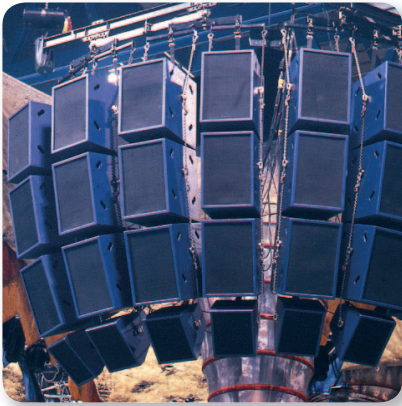

Guitar Amplifiers

VINTAGE V22 INFINIUM

22-Watt Vintage 2-Channel Tube Combo
with INFINIUM Tube Life Multiplier,
Original TURBOSOUND Speaker and Reverb

TURBOSOUND - The Sound Difference

A world-leading British designer and manufacturer of professional loudspeaker systems, TURBOSOUND has been building cutting-edge speakers for more than 30 years, and won the venerable Queen's Award for Innovation numerous times for their highly acclaimed loudspeaker designs. You will find TURBOSOUND's distinguished products not only touring with the best-known international artists, but also in countless major venues worldwide.

BUGERA is proud to incorporate world-famous, custom-engineered TURBOSOUND speakers into their products for the ultimate in high-quality audio reproduction. Find out more about TURBOSOUND's amazing legacy, by visiting their extensive [website](#).